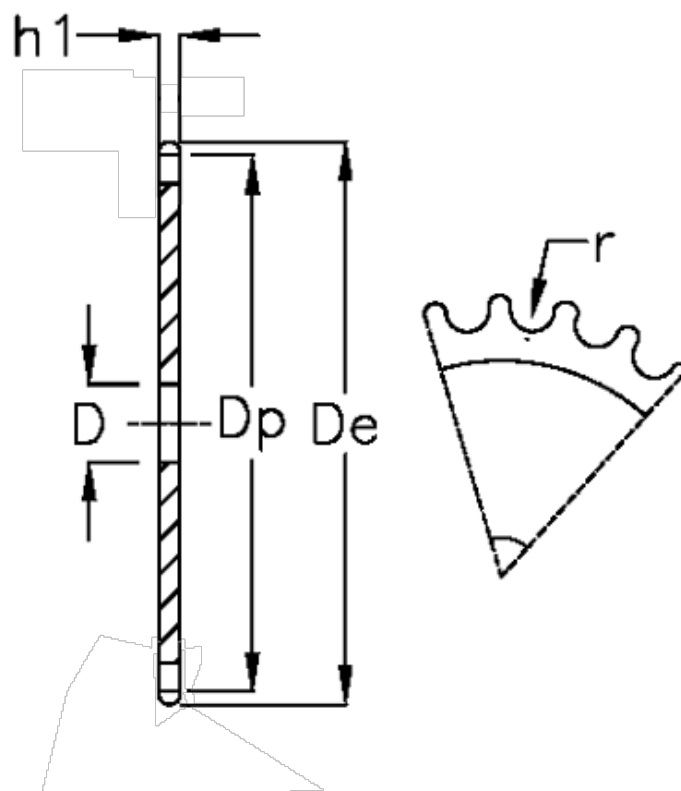

Article number: 616021003012

Description: Plate wheel 06 B-1 Z=12 simplex

## Measures

C	= 1
D	= 8
De	= 40
Dp	= 36.8
For chain size	= 3/8 x 7/32
For chain type	= 06 B-1
h1	= 5.3
Number of teeth	= 12

$r = 6.35$